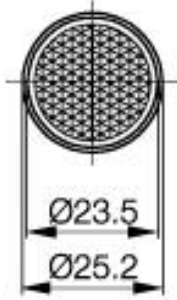

Accessories: Reflector BOS R-13

Common Data

Version	miniature reflector, round
Usable with	for retroreflective
Ambient temperature	0...+55°C

Mechanical Data

Measurements WxHxD or Dia x D	Ø25.2
Material	PMMA
Mounting	adhesive