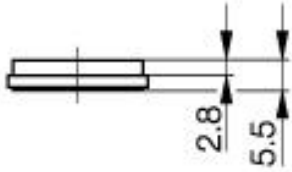

Accessories: Reflector BOS R-13

Common Data

Version	miniature reflector, round
Usable with	for retroreflective
Ambient temperature	0...+55°C

Mechanical Data

Measurements WxHxD or Dia x D	Ø25.2
Material	PMMA
Mounting	adhesive